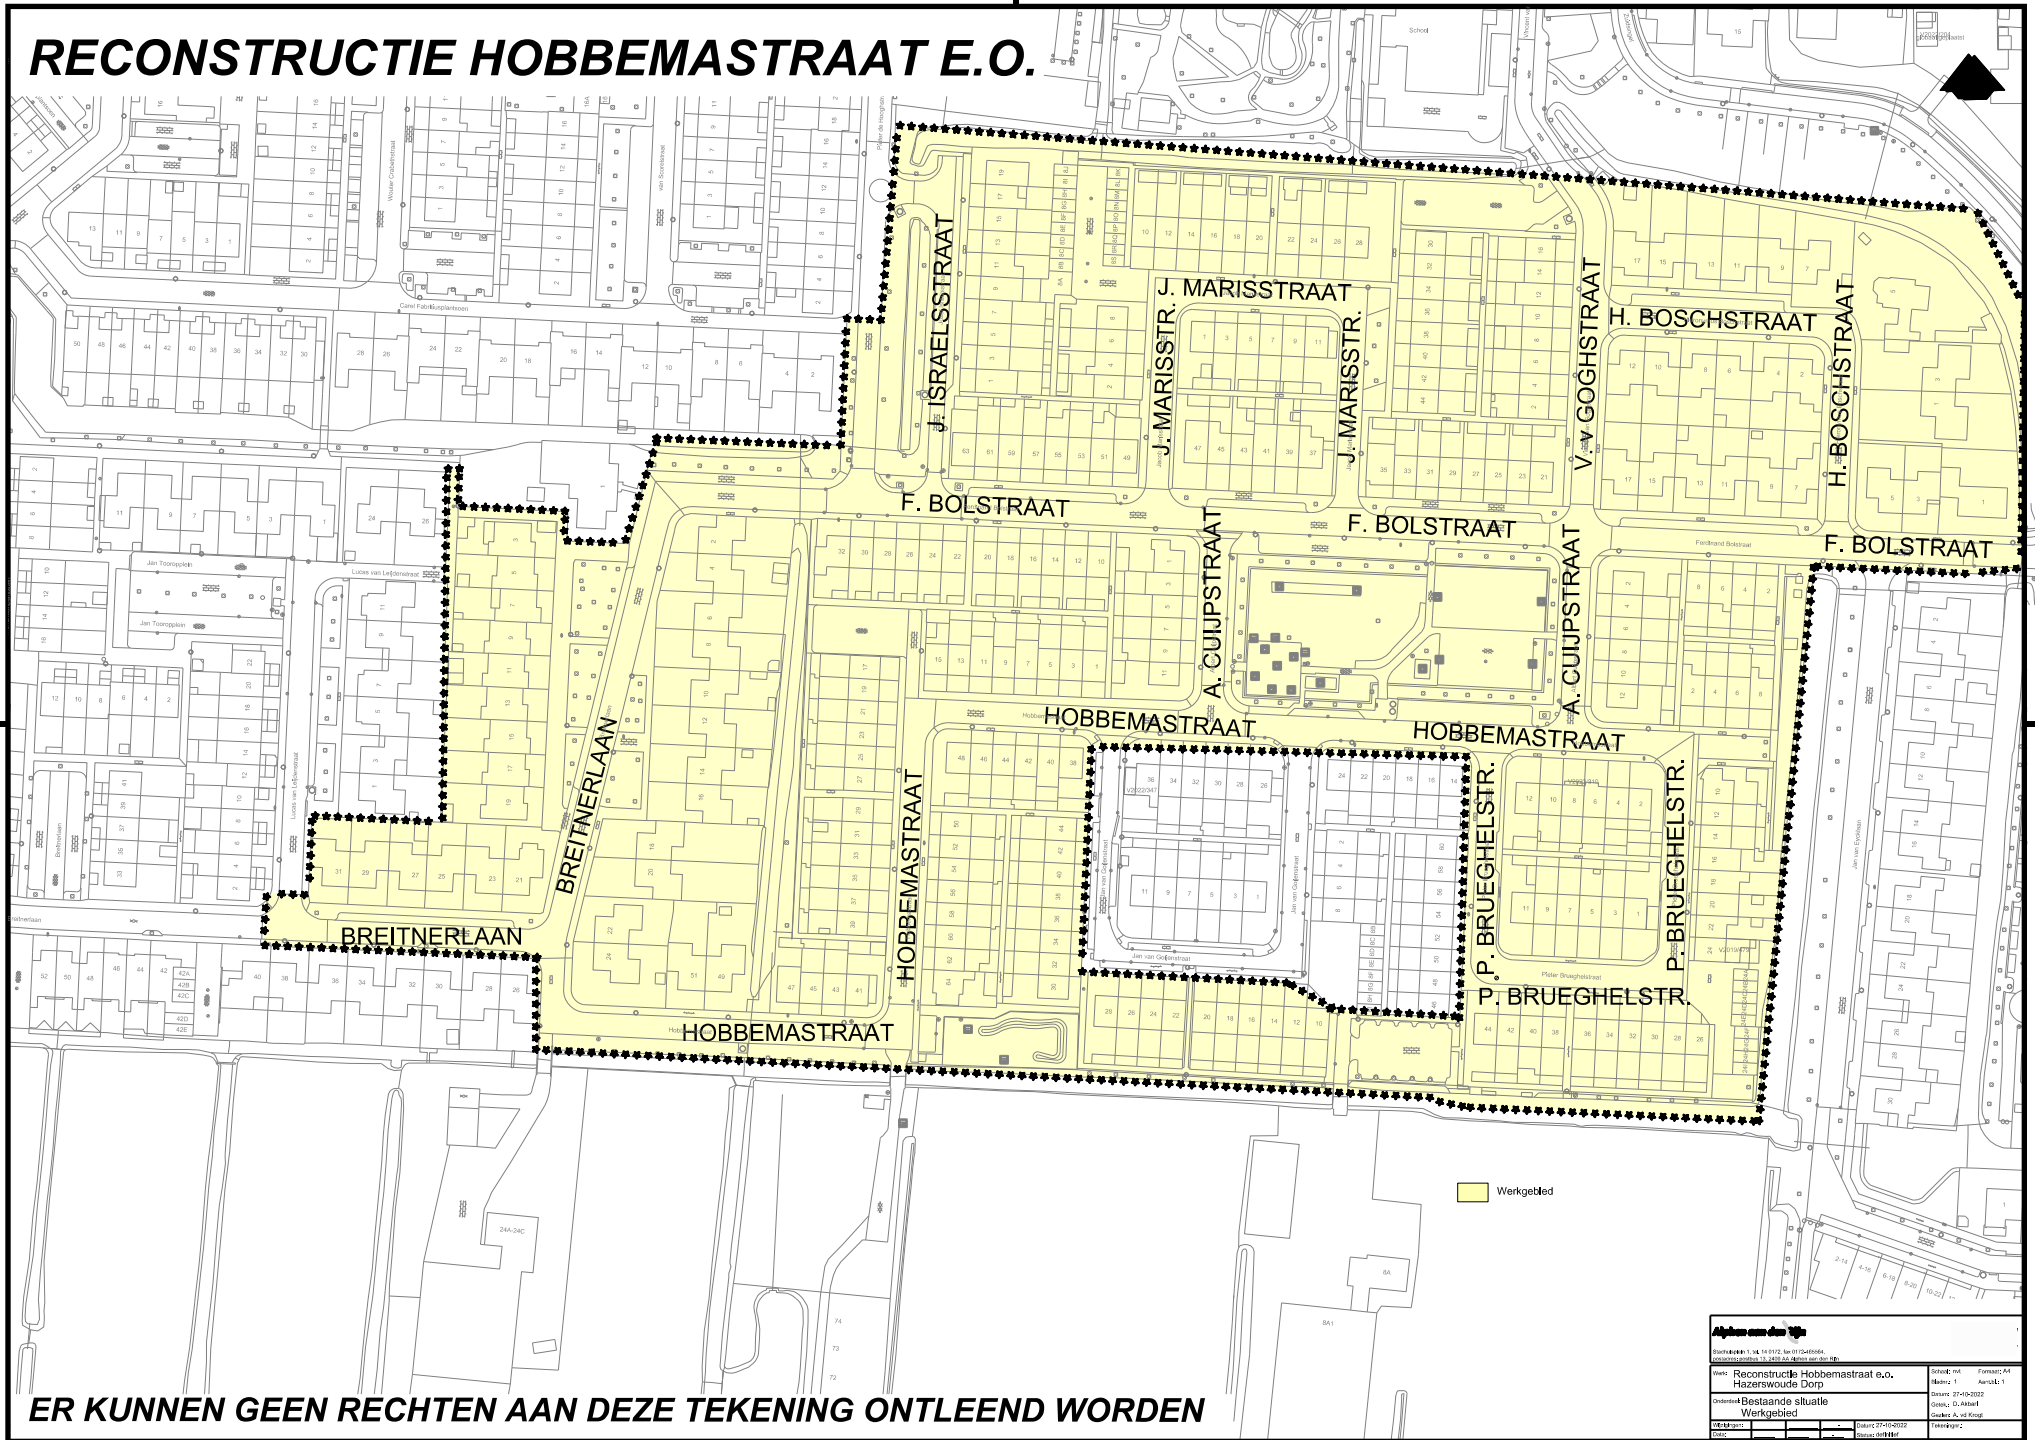

RECONSTRUCTIE HOBHEMASTRAAT E.O.

ER KUNNEN GEEN RECHTEN AAN DEZE TEKENING ONTLEEND WORDEN